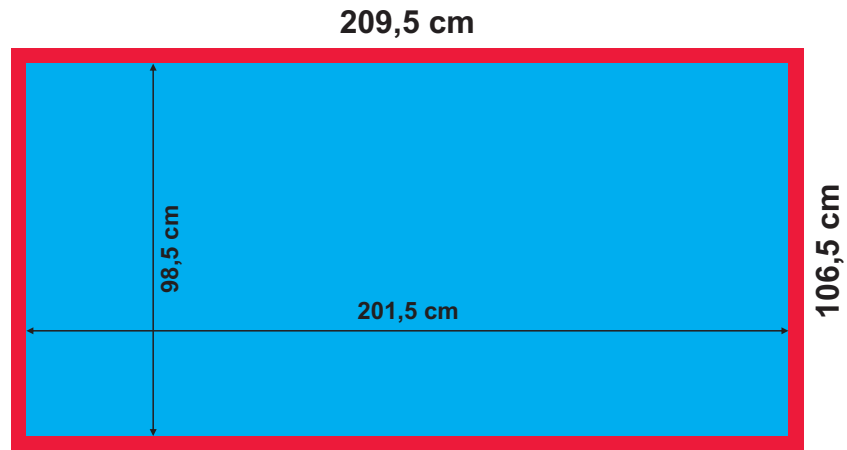

DOUBLE-SIDED ALUMINIUM A FRAME

scale 1:20

VISUALIZATION

TEXTILE
TEMPLATE

PVC
TEMPLATE

The textile templates include bleed.

Please take care to place important details of your graphic at least 5 cm from the edges of a template not to make them be printed on a hem line or a bleed.

What do the particular colours mean?

-  bleed (this part will not be visible after finishing)
-  visible part