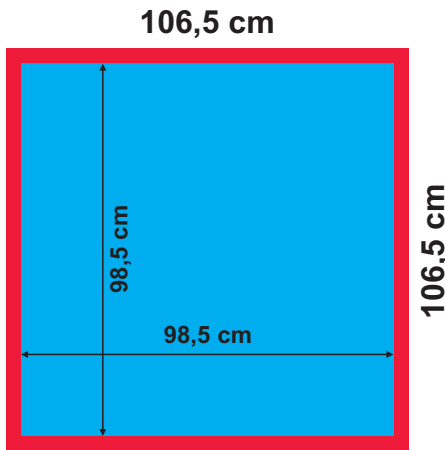

DOUBLE-SIDED ALUMINIUM A FRAME

scale 1:20

VISUALIZATION

TEXTILE
TEMPLATE

PVC
TEMPLATE

The textile templates include bleed.

Please take care to place important details of your graphic at least 5 cm from the edges of a template not to make them be printed on a hem line or a bleed.

What do the particular colours mean?

-  bleed (this part will not be visible after finishing)
-  visible part