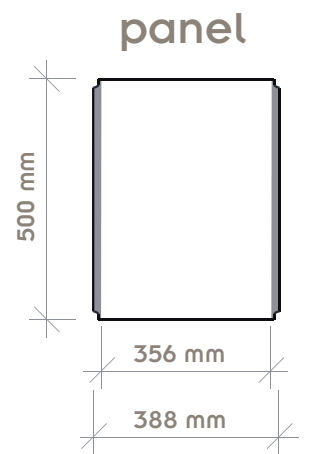

t600-2000

graphic dimensions:

width 1552mm

height 2000mm

graphic dimensions

■ not visible area