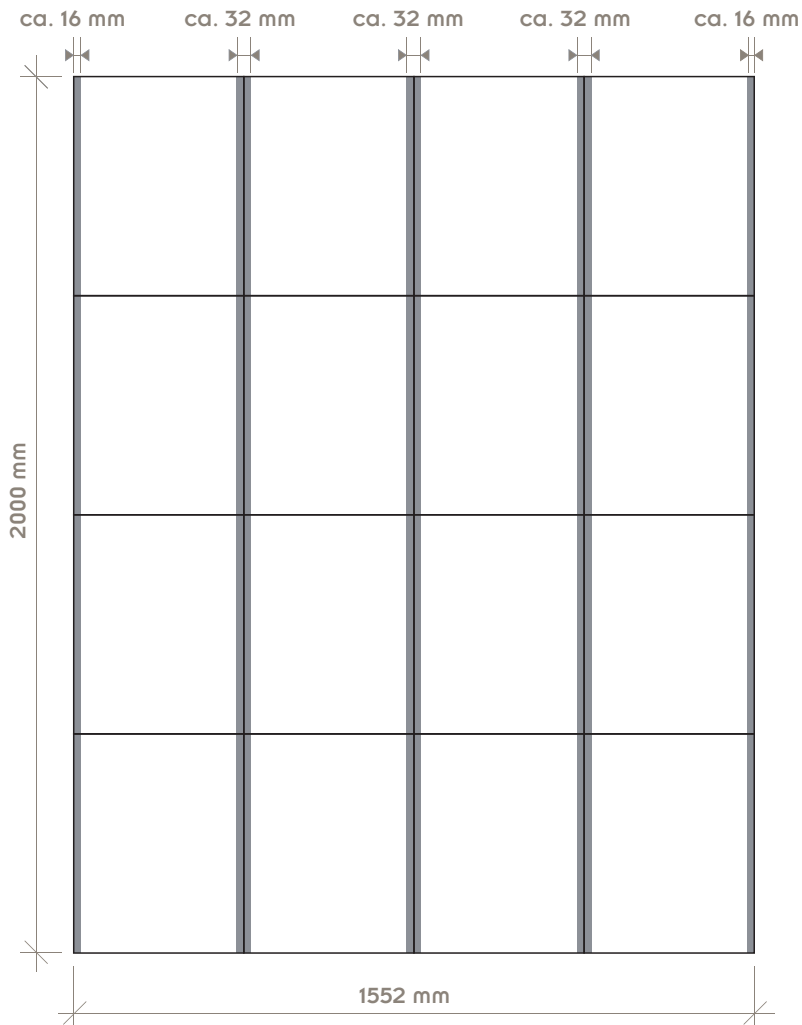

t600-2000

graphic dimensions:

width 1552mm

height 2000mm

graphic dimensions

■ not visible area