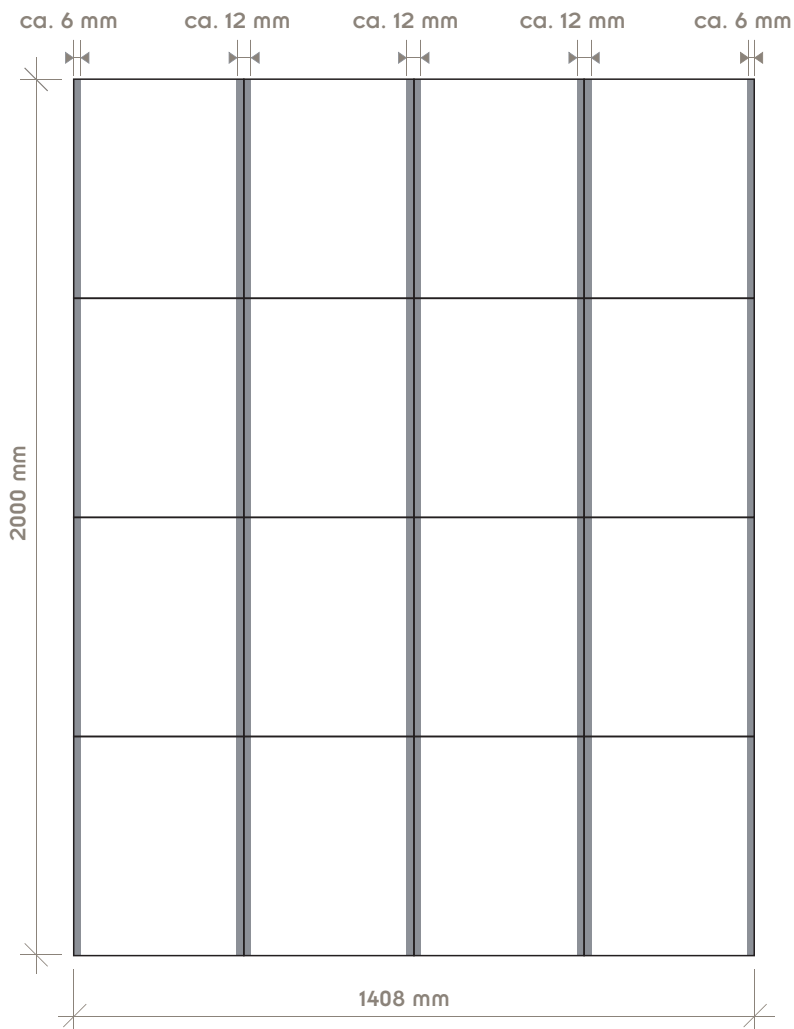

t600-2000q

graphic dimensions:

width 1408mm

height 2000mm

graphic dimensions

panel

■ not visible area