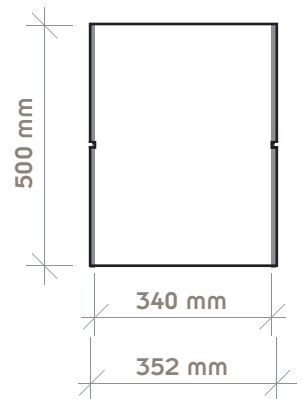

t600-2000q

graphic dimensions:

width 1408mm

height 2000mm

graphic dimensions

panel

■ not visible area