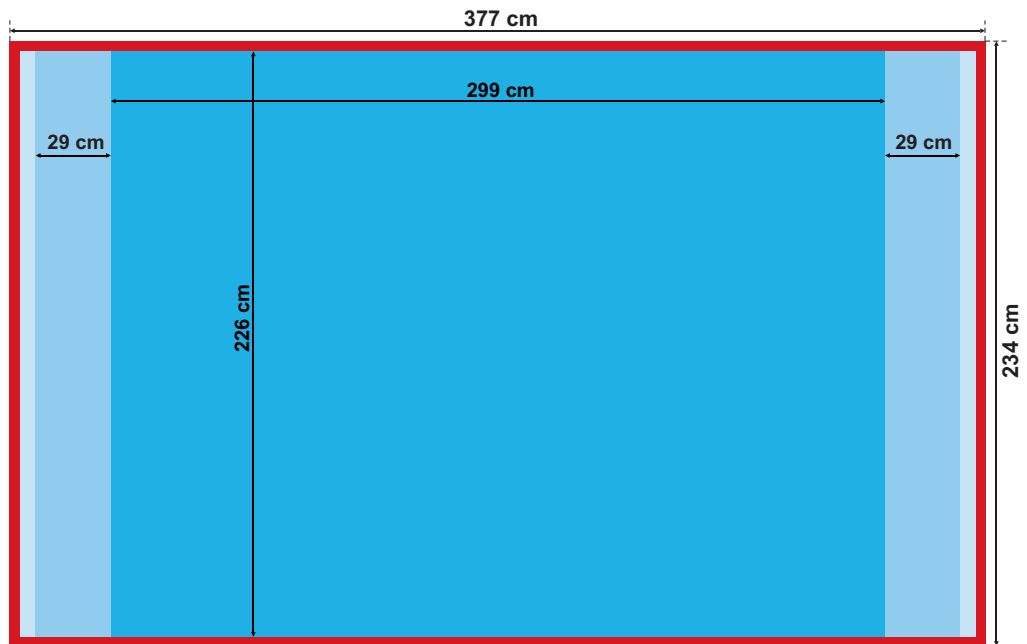

The templates contain overlapping.

What do the particular colours mean:

- main printing area of the POP-UP
- sides of the POP-UP
- back of the POP-UP
- overlapping

POP-UP 230x300

The templates contain overlapping.

What do the particular colours mean:

-  main printing area of the POP-UP
-  sides of the POP-UP
-  back of the POP-UP
-  overlapping

Expression APR
▲▲▲ For printing and equipment