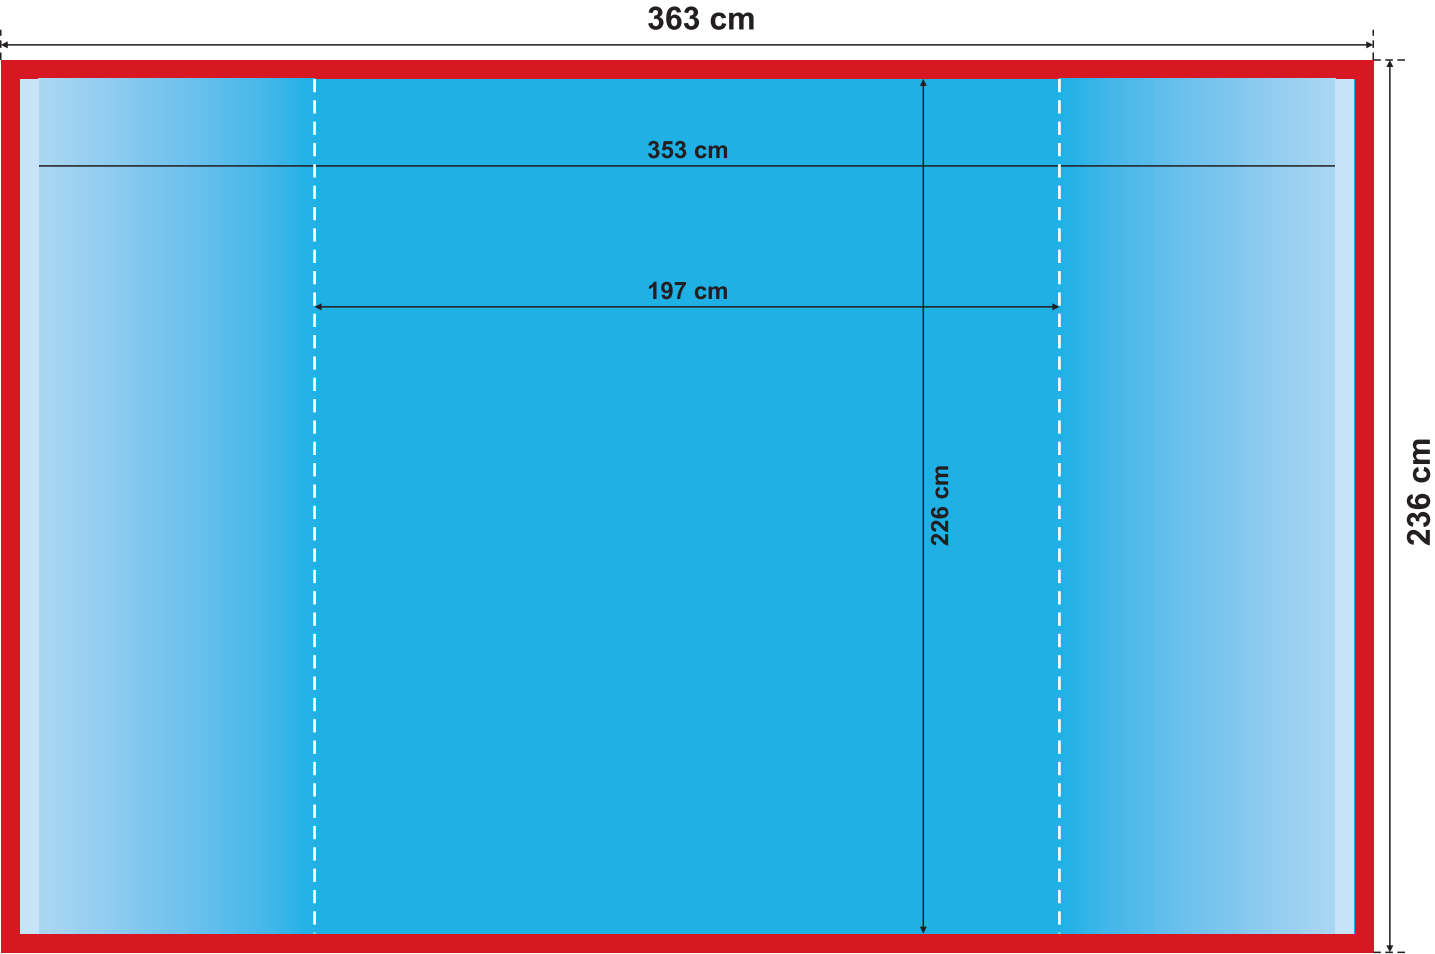

# CURVED POP-UP 350x225

The templates contain overlapping.

What do the particular colours mean:

-  main printing area of the POP-UP
-  curved sides of the POP-UP
-  back of the POP-UP
-  overlapping